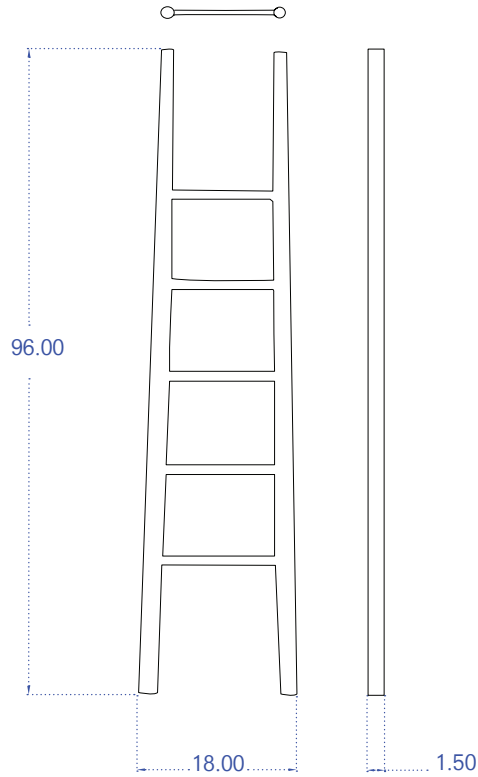

TUCKER ROBBINS

Bamboo Ladders

Featured: Bamboo w/ Rattan, Walnut Stained with Natural Highlights

T: 212.355.3383
F: 212.355.3116

www.tuckerrobbins.com

200 Lexington Ave Suite 504
New York, NY 10016

Philippine Bamboo Ladder

	78"H x 8"L x 1"W	\$570
Bamboo, Rattan	96"H x 18"-20"L x 1.5"W	\$630
Walnut Stained with Natural Highlights	108"H x 18"-20"L x 1.5"W	\$720