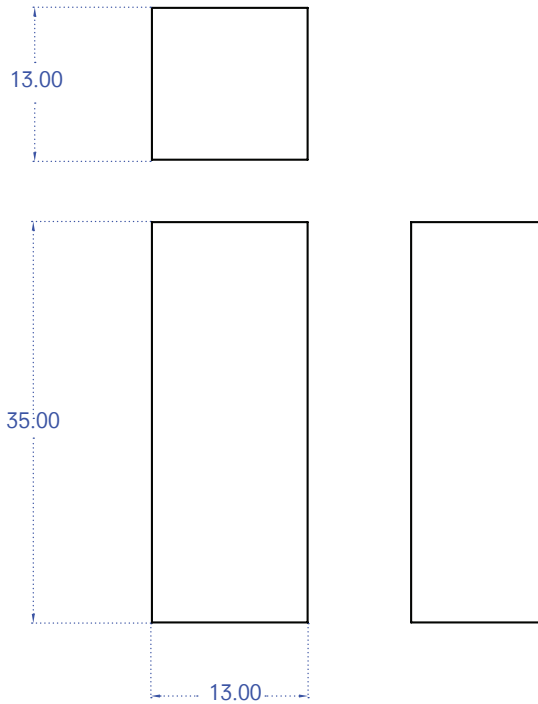

Square Pedestals
Featured: Acacia, Natural Finish

Square Pedestal

Some pieces of wood are too beautiful to alter. These rare pieces are carefully selected and set apart from our already well curated stock of salvaged wood to create the Square Pedestal. Wood is naturally beautiful and whether used as a side table, pedestal display or table base, this pedestal is meant as an homage to that beauty.

Acacia
Natural Finish

16"-20"H x 13"L x 13"W \$1,950
21"-40"H x 13"L x 13"W \$2,640