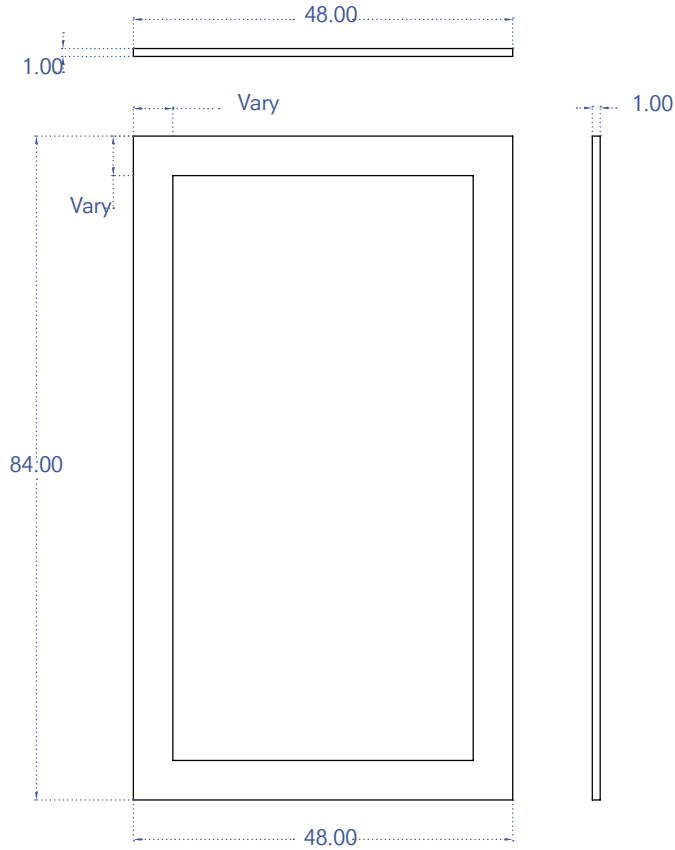

TUCKER ROBBINS

Solidwood Mirror  
Featured: Rosewood Frame, Natural Finish

---

T: 212.355.3383  
F: 212.355.3116

[www.tuckerrobbins.com](http://www.tuckerrobbins.com)

200 Lexington Ave Suite 504  
New York, NY 10016

Rosewood or Satinwood  
Natural Finish

Size A: 36" H x 24" L x 2" W	\$3,900
Size B: 48" H x 24" L x 2" W	\$4,950
Size C: 60" H x 30" L x 2" W	\$8,610