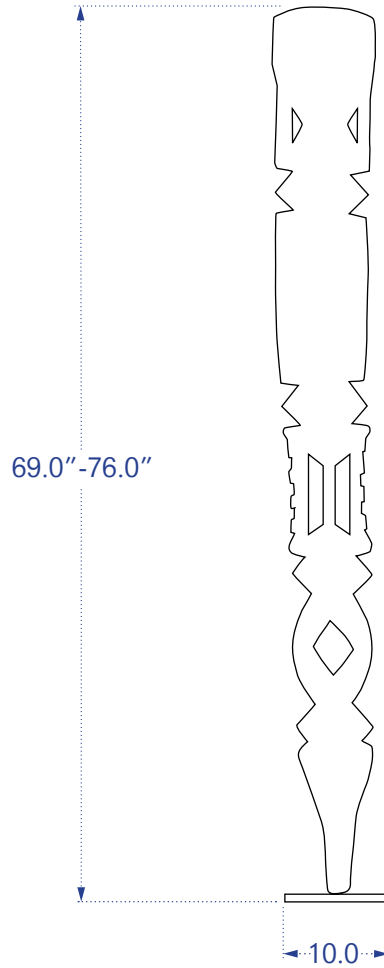

Totemic Posts
Featured: Solid African Wood

TUCKER ROBBINS

Totemic Post

These totemic posts were carved in Cameroon out of antique house posts using traditional designs. The forms and patterns evoke positive energy for prosperity, joy, and happiness. They bring these energies with them and are wonderfully Brancusi-like in their powerful abstractions.

Solid African Wood
Steel Stand
No Finish

69-76"H
\$2700 (each)

Typical lead-time is 2 weeks. Rush lead-times are available with a 15% upcharge to the order.