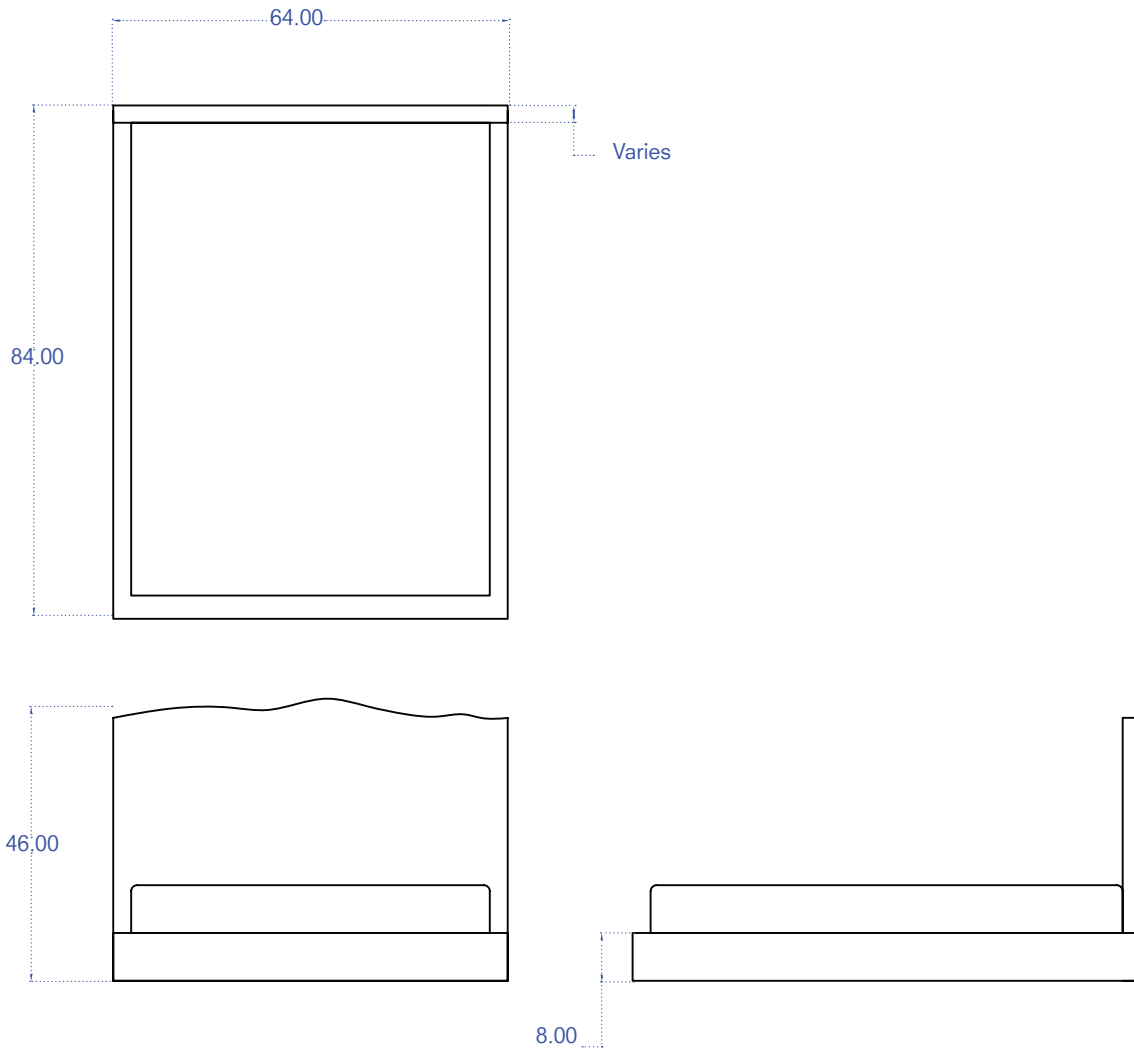

TUCKER ROBBINS

Classic  
Featured: Kumbuk, Natural Finish

T: 212.355.3383  
F: 212.355.3116

[www.tuckerrobbins.com](http://www.tuckerrobbins.com)

200 Lexington Ave Suite 504  
New York, NY 10016

Kumbuk  
Natural Finish

Queen: 46" H x 84" L x 64" W \$21,600  
King: 46" H x 84" L x 80" W \$24,000