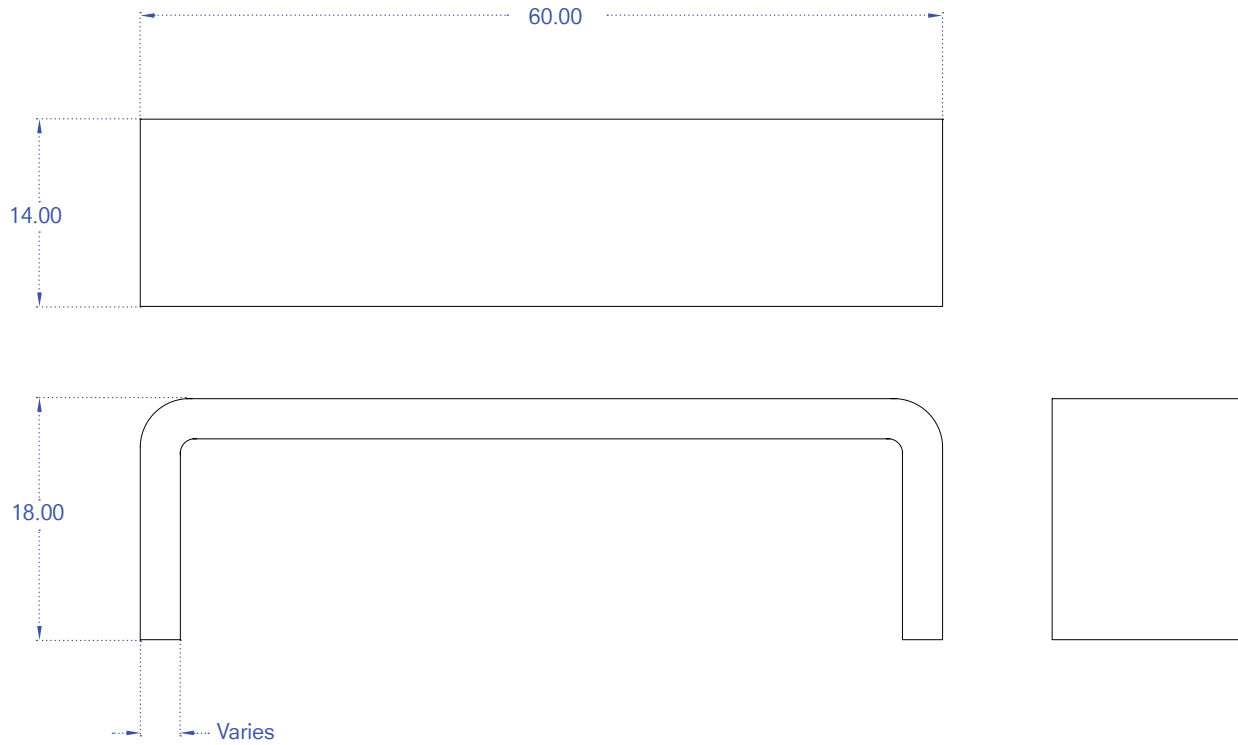

TUCKER ROBBINS

Waterfall
Featured: Kumbuk, Natural Finish

T: 212.355.3383
F: 212.355.3116

www.tuckerrobbins.com

200 Lexington Ave Suite 504
New York, NY 10016

Waterfall Bench

Inspired by the waterfall furniture of the 1930s, this table combines the rounded edge and straight line aesthetic of the art deco era with Tucker’s signature—the live edge. Each one of these unique tables is made from a solid piece of wood which is carefully selected for its fine grain in our Long Island City Studio.

Kumbuk
Natural Finish

18”H x 60”L x 14”W \$8,700