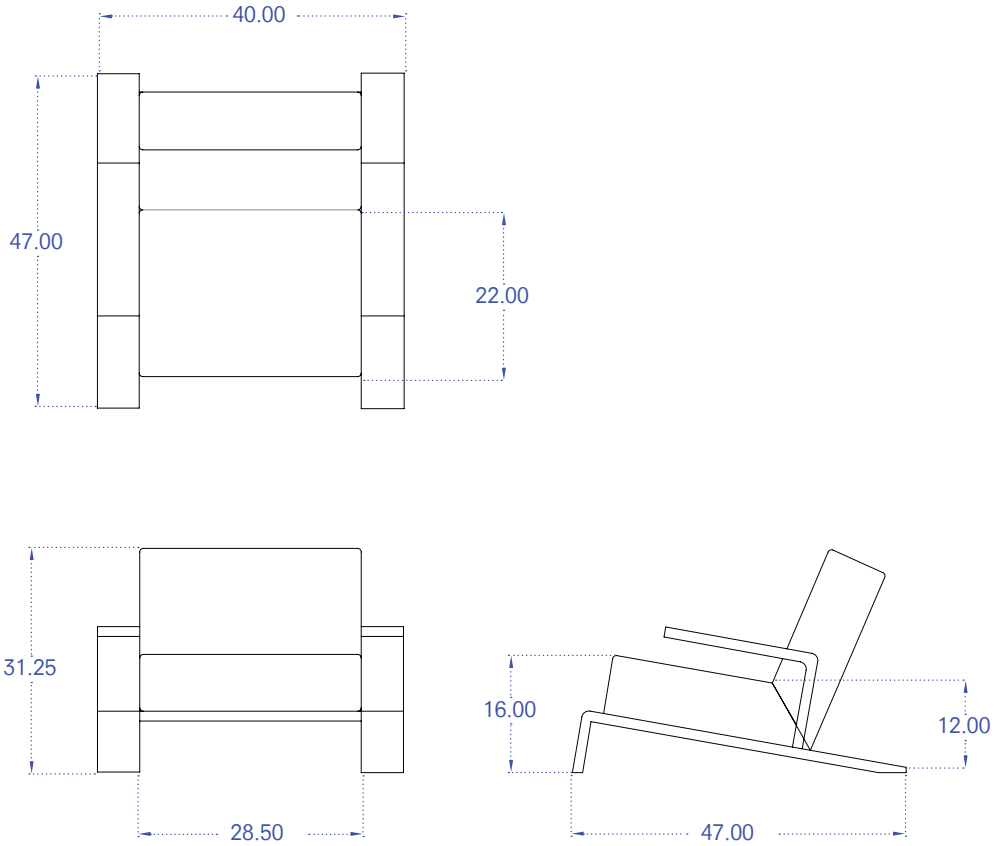

TUCKER ROBBINS

Prem Arm Chair

Inspired by Jean-Michel Frank’s work in the early 20th century, the Prem Sofa is a classic piece of minimalist homeware. Realized in our luxurious exotic hardwoods, the emphasis is placed on craftsmanship and materials here. The clean lines contrasting with the undulating grain of the wood marry the ideas of nature and art effortlessly.

Mountain Pine Frame
Ebonized Finish
Fabric Seat

31.25”H x 47”L x 40”W $10,800
Retail with COM $9,450

Custom finishes are available upon request. Typical lead-time is 2-3 weeks.
Rush lead-times are available with a 15% upcharge to the order.