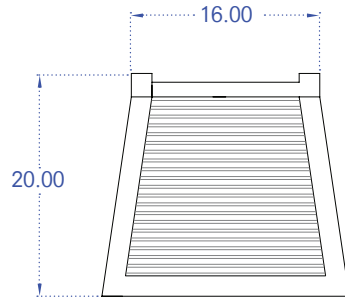

TUCKER ROBBINS

Rattan
Featured: Mountain Pine Frame w/ Rattan Seat, Ebonized Finish

T: 212.355.3383
F: 212.355.3116

www.tuckerrobbins.com

200 Lexington Ave Suite 504
New York, NY 10016

TUCKER ROBBINS

Rattan Chair

Mountain Pine Frame

Ebonized Finish

Rattan Seat

Natural Finish

35"H x 21"L x 19"W

\$1,800

Typical lead-time is 2-3 weeks. Rush lead-times are available with a 15% upcharge to the order.