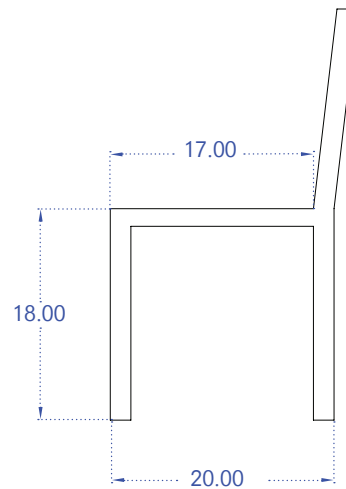

TUCKER ROBBINS

Rattan
Featured: Mountain Pine Frame w/ Rattan Seat, Ebonized Finish

T: 212.355.3383
F: 212.355.3116

www.tuckerrobbins.com

200 Lexington Ave Suite 504
New York, NY 10016

TUCKER ROBBINS

Rattan Chair

Mountain Pine Frame

Ebonized Finish

Rattan Seat

Natural Finish

35"H x 21"L x 19"W

\$1,800

Typical lead-time is 2-3 weeks. Rush lead-times are available with a 15% upcharge to the order.