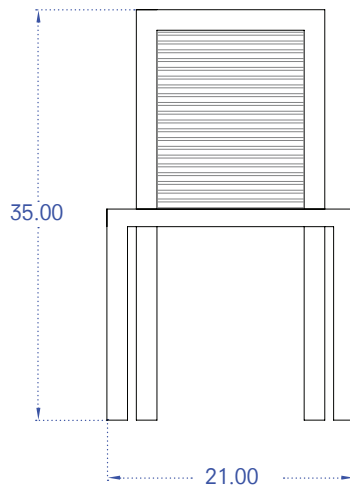

TUCKER ROBBINS

Rattan
Featured: Mountain Pine Frame w/ Rattan Seat, Ebonized Finish

T: 212.355.3383
F: 212.355.3116

www.tuckerrobbins.com

200 Lexington Ave Suite 504
New York, NY 10016

TUCKER ROBBINS

Rattan Chair

Mountain Pine Frame

Ebonized Finish

Rattan Seat

Natural Finish

35"H x 21"L x 19"W

\$1,800

Typical lead-time is 2-3 weeks. Rush lead-times are available with a 15% upcharge to the order.