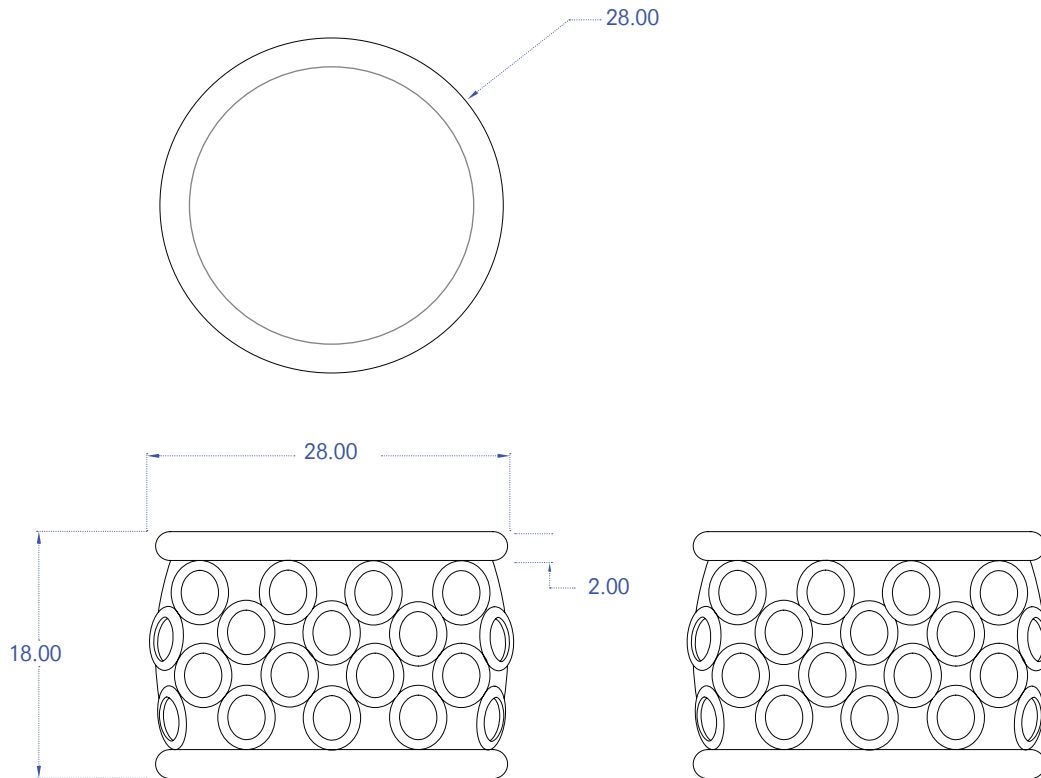

TUCKER ROBBINS

Bangle
Featured: Blacknut, Ebonized

Bangle Coffee Table

Hand carved in West Africa, utilizing centuries old techniques, this coffee table is produced by the royal family of the Bamun tribe in Cameroon. Carved from the trunks of coffee shade trees which are brought down by the carvers at the request of the farmers when they become over grown, this coffee table brings artisans and agriculture together to enrich one another. The pattern speaks of the circle of life and unity within the community which this table embodies from start to finish.

Blacknut	Heights Vary	
Ebonized	Size D: 22" - 28" Dia	\$3,600
Additional \$300 for Painted Finish	Size E: 29" - 33" Dia	\$4,620
Additional \$600 for 2 Tone Finish	Size F: 34" - 38" Dia	\$4,950
	Size G: 39" - 42" Dia	\$9,900