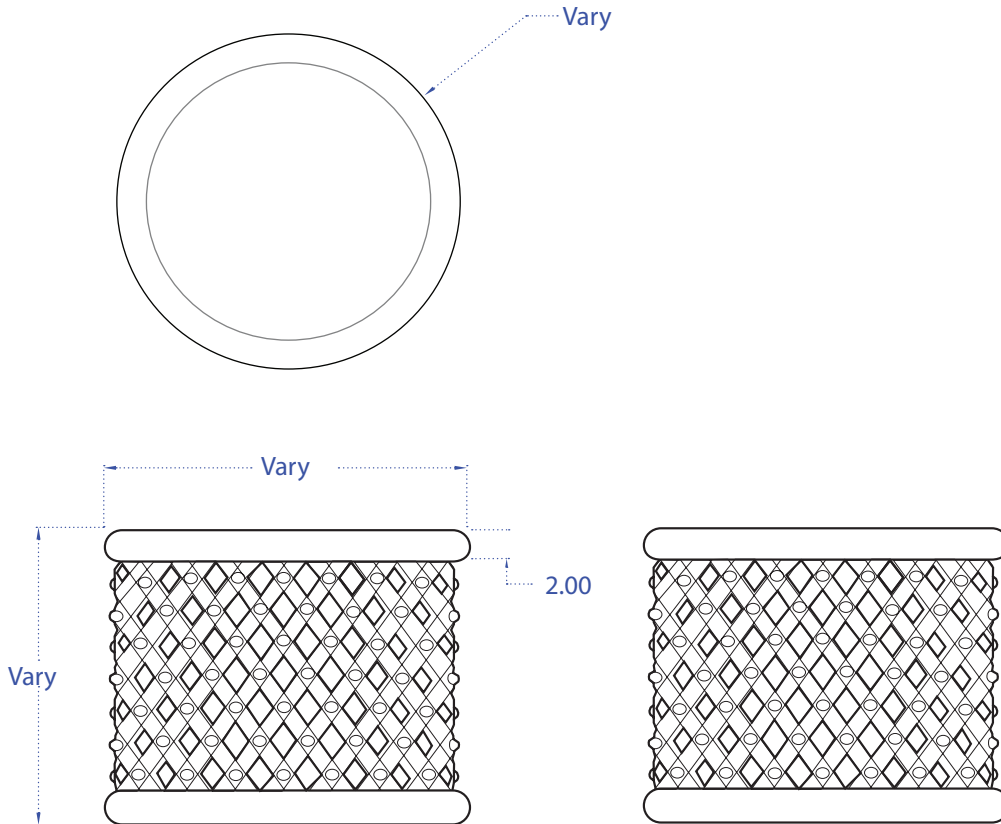

TUCKER ROBBINS

Spider's Nest
Featured: Blacknut in White

T: 212.355.3383
F: 212.355.3116

www.tuckerrobbins.com

200 Lexington Ave Suite 504
New York, NY 10016

Spider's Nest Coffee Table

Hand carved in West Africa, utilizing centuries old techniques, this stool is produced by the royal family of the Bamun tribe in Cameroon. Carved from the trunks of coffee shade trees which are brought down by the carvers at the request of the farmers when they become over grown, this stool brings artisans and agriculture together to enrich one another. The pattern speaks of the web the female mother spider wove that caught creation.

Blacknut	Heights Vary	
Ebonized Finish	Size D: 22" - 28" Dia	\$3,300
Additional \$300 for Painted Finish	Size E: 29" - 33" Dia	\$3,960
Additional \$600 for 2 Tone Finish	Size F: 34" - 38" Dia	\$4,650
	Size G: 39" - 42" Dia	\$9,600