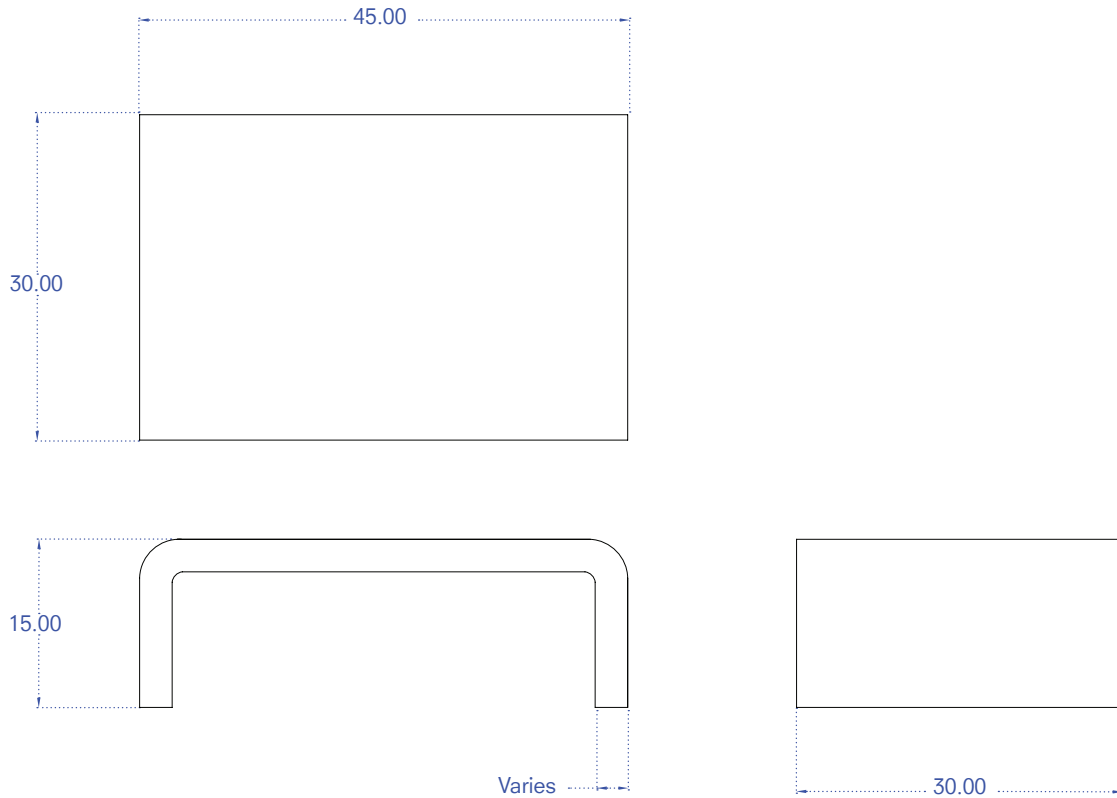

TUCKER ROBBINS

Waterfall  
Featured: Kumbuk, Natural Finish

T: 212.355.3383  
F: 212.355.3116

[www.tuckerrobbins.com](http://www.tuckerrobbins.com)

200 Lexington Ave Suite 504  
New York, NY 10016

## Waterfall Coffee Table

Inspired by the waterfall furniture of the 1930's, this table combines the rounded edge and straight line aesthetic of the art deco era with Tucker's signature-the live edge. Each one of these unique tables is made from a solid piece of wood which is carefully selected for it's fine grain in our Long Island City Studio.

Kumbuk  
Natural Finish

15"H x 45"L x 30"W 2" Thick \$10,800  
15"H x 45"L x 30"W 3" Thick \$12,000