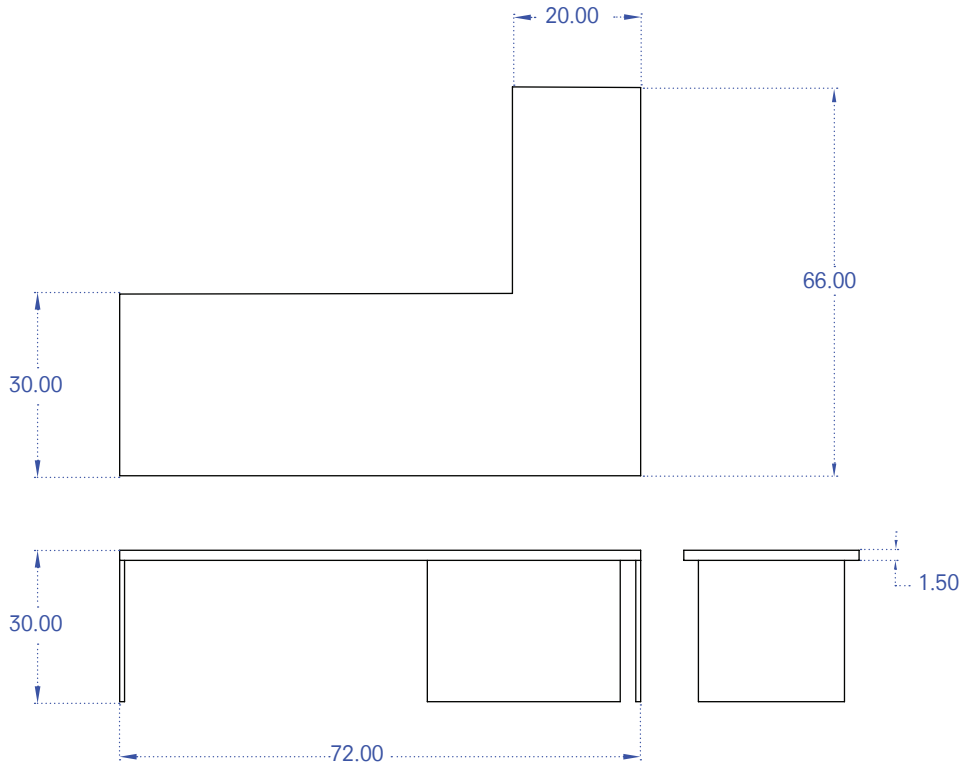

TUCKER ROBBINS

L
Featured: Natural Narra on Blackened Steel

L Desk

In the words of famous American architect Louis Sullivan, form follows function. Tucker, with those famous words in mind, created the L Desk. Unencumbered by adornment save for the natural beauty of the salvaged wood top and steel slab legs, this desk provides ample leg room and usable work space.

Narra Top
 Steel Base
 Natural Finish Top
 Blackened Base

30"H x 72"L x 66"W

\$14,700