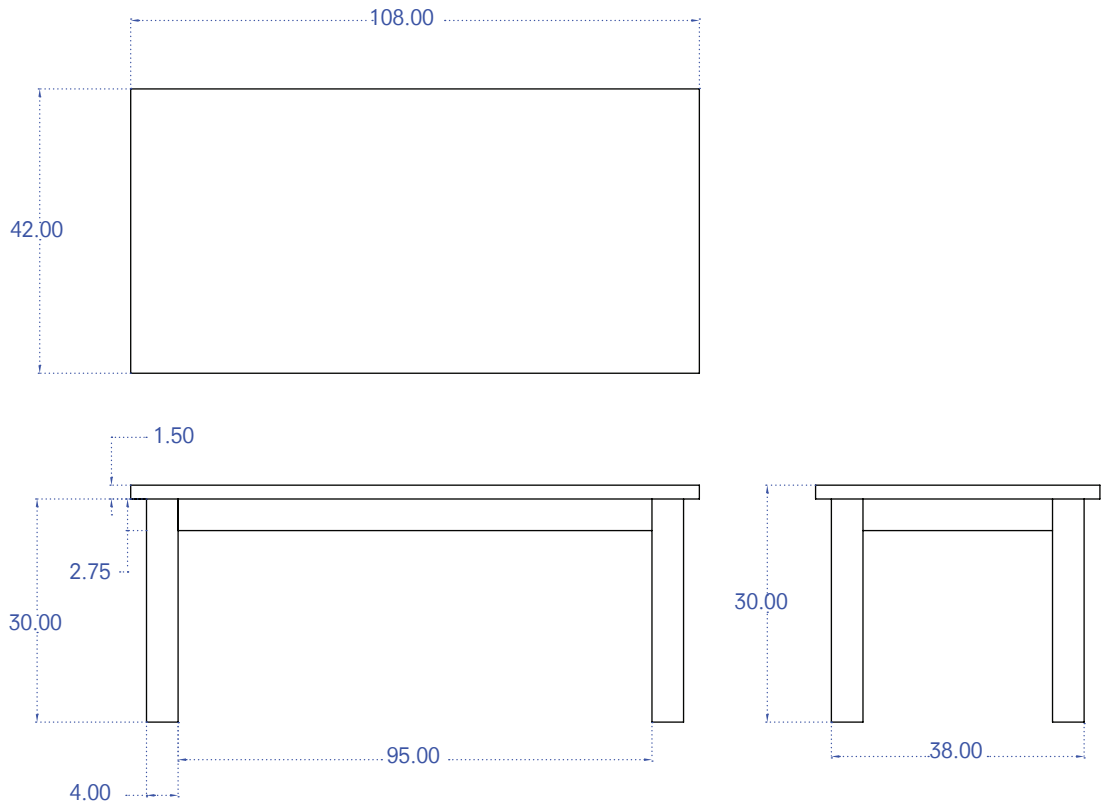

TUCKER ROBBINS

Classic  
Featured: Satinwood, Walnut Wash

---

T: 212.355.3383  
F: 212.355.3116

[www.tuckerrobbins.com](http://www.tuckerrobbins.com)

200 Lexington Ave Suite 504  
New York, NY 10016

Satinwood  
Walnut Wash Finish

30"H x 96"L x 36"W"

\$22,200