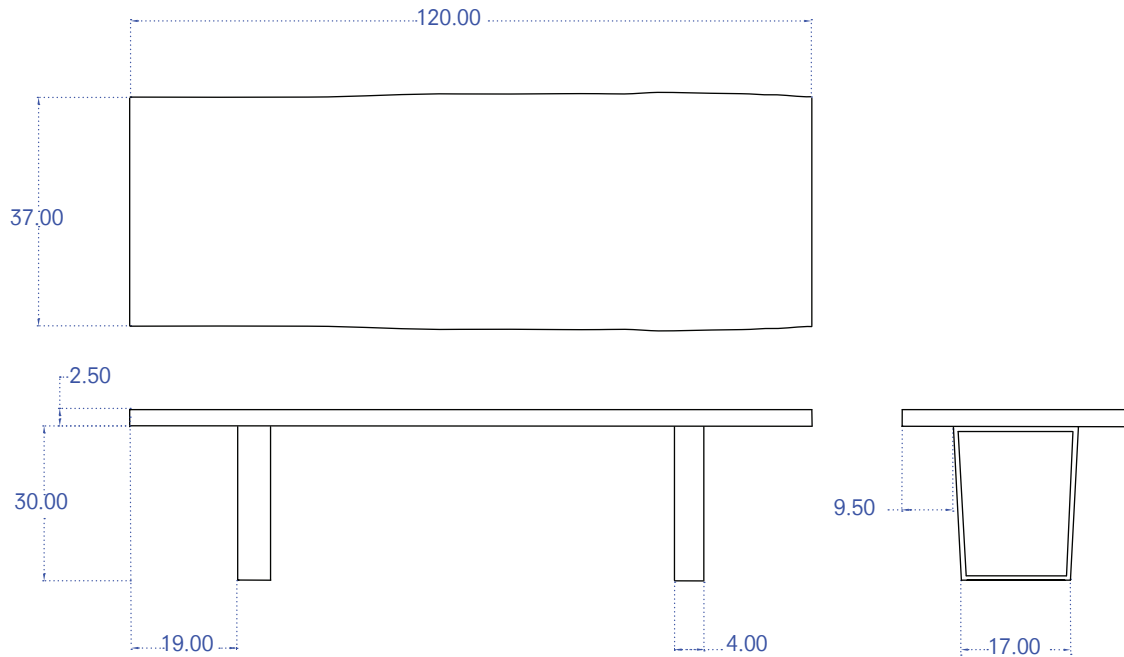

TUCKER ROBBINS

The Modernist
Featured: Striped Kumbuk Top on Natural Steel

T: 212.355.3383
F: 212.355.3116

www.tuckerrobbins.com

200 Lexington Ave Suite 504
New York, NY 10016

The Modernist Dining Table

Inspired by the architecture of the Barcelona Pavilion, Tucker decided to use a simple architectural base to accentuate the exotic hardwood top. The open design of the legs allows the top to float in space while the straight lines of the steel contrast with the organic edges and grains of the wood. All of this combines to create a modern aesthetic.

	30"H x 120"L x 37"W	
Kumbuk Top, Natural Finish	Natural or Blackened Steel	\$27,600
Blackened, Brushed, Natural Steel, or Mirror Finished Stainless Steel Base	Brushed Steel	\$30,900
	Mirror Finished Stainless Steel	\$42,000

Custom sizes and finishes are available upon request. Typical lead-time is 6-8 weeks.
Rush lead-times are available with a 15% upcharge to the order.