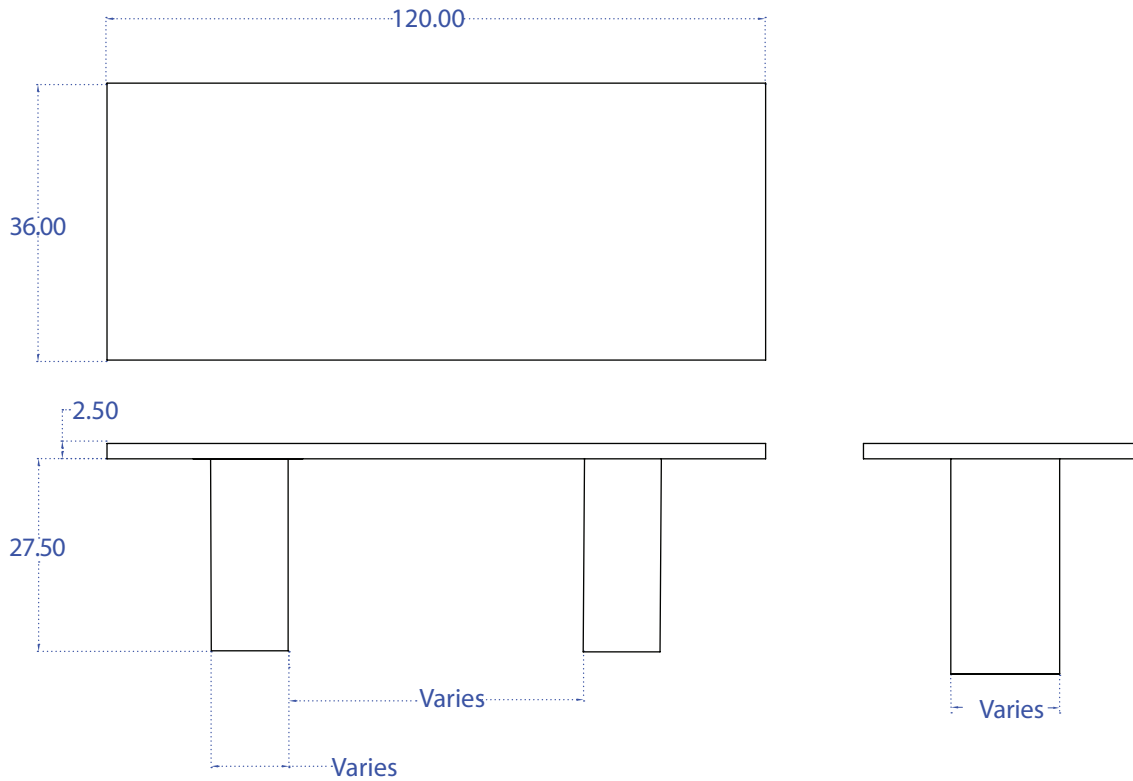

TUCKER ROBBINS

Pedestal  
Featured: Acacia, Natural Finish

---

T: 212.355.3383  
F: 212.355.3116

[www.tuckerrobbins.com](http://www.tuckerrobbins.com)

200 Lexington Ave Suite 504  
New York, NY 10016

## Pedestal Dining Table

The thick solid slab that constitutes the top of this table needs space to breath. This simple fact inspired Tucker to create equally thick pedestal bases that allow the slab to do just that while at the same time standing up to the thick profile. Hand hammered edges finish the table edges giving it and unexpectedly refined quality.

Acacia  
Natural or Walnut Finish

30"H x 120"L x 36"W \$26,100