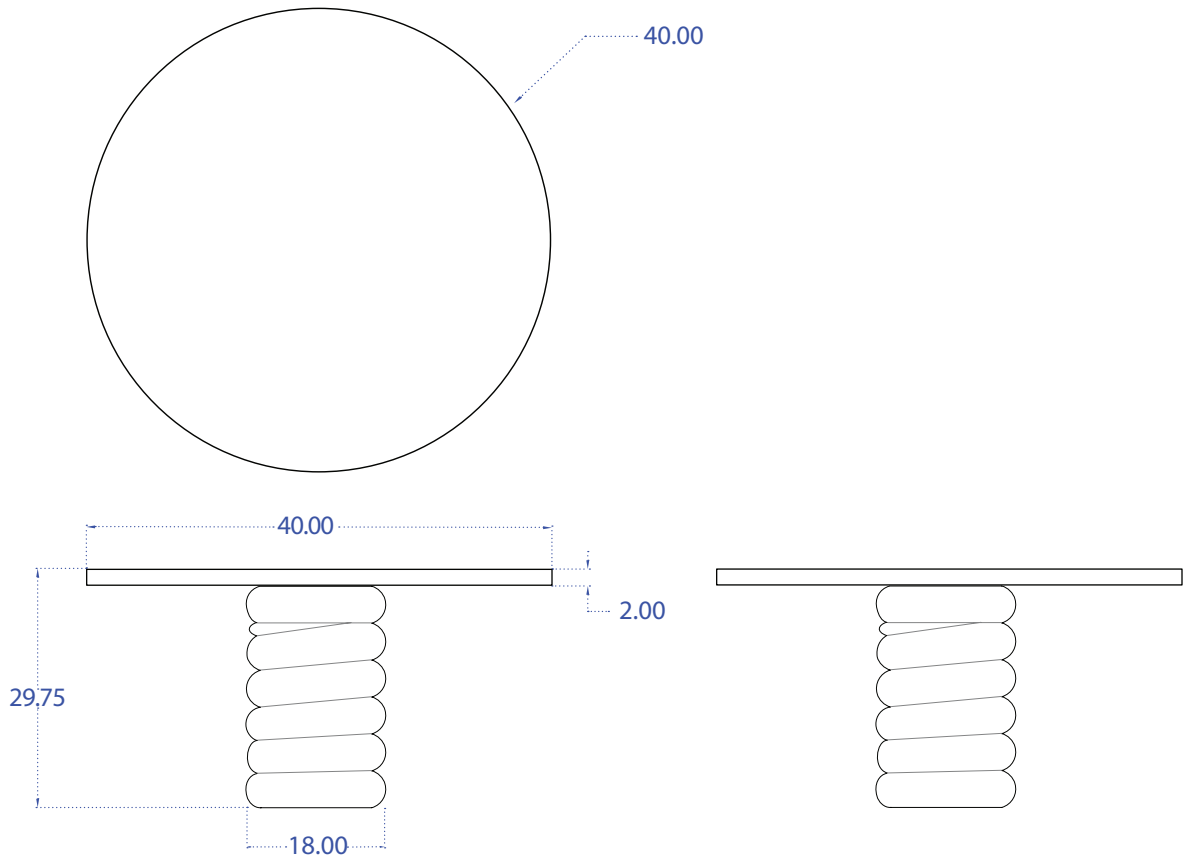

TUCKER ROBBINS

Spiral
Featured: Mara Top, Acacia Base, Natural Finish

T: 212.355.3383
F: 212.355.3116

www.tuckerrobbins.com

200 Lexington Ave Suite 504
New York, NY 10016

Spiral Dining Table

Representing the energy of an upward spiral and inspired by a wooden screw, this table base is hand carved from solid acacia in the northern tribal region of the Philippines. Topped with a slab or used alone as a side table it injects a burst of energy to the space it occupies.

Mara Top	29.75" H x 34" Dia	\$9,300
Acacia Base	29.75" H x 40" Dia	\$10,200
Natural Finish	29.75" H x 48" Dia	\$12,000