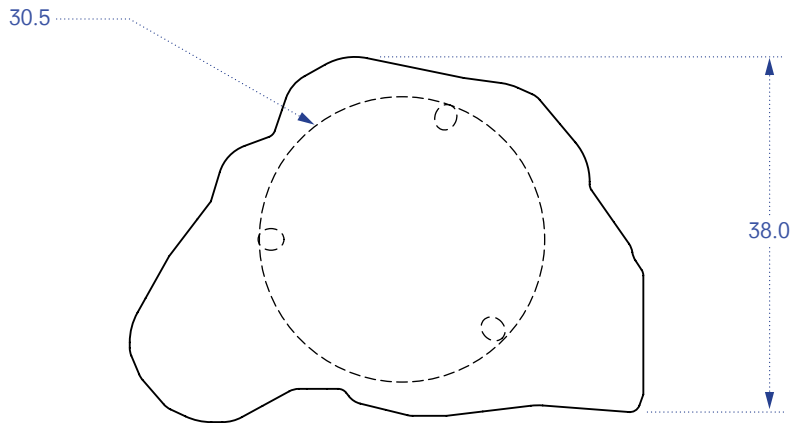

TUCKER ROBBINS

Heartwood Tripod
Featured: Black Kumbuk Top, Blackened Steel Base

T: 212.355.3383
F: 212.355.3116

www.tuckerrobbins.com

200 Lexington Ave Suite 504
New York, NY 10016

TUCKER ROBBINS

Heartwood Tripod Dining Table

Made from a reclaimed Kumbuk log, the cross section slab reveals the heart of the tree. The growth rings expand outward from the center, each year of the life of the tree adding to its beauty. Every piece is entirely unique, revealing the history of the tree. Set on a blackened steel tripod base, the slab is displayed like a precious jewel.

Black Kumbuk Top
Blackened Steel Base

30.5"H x 49"L x 38"W \$15,600

Typical lead-time is 10-12 weeks. Rush lead-times are available with a 15% upcharge to the order.
Custom sizes and base configurations are available upon request.