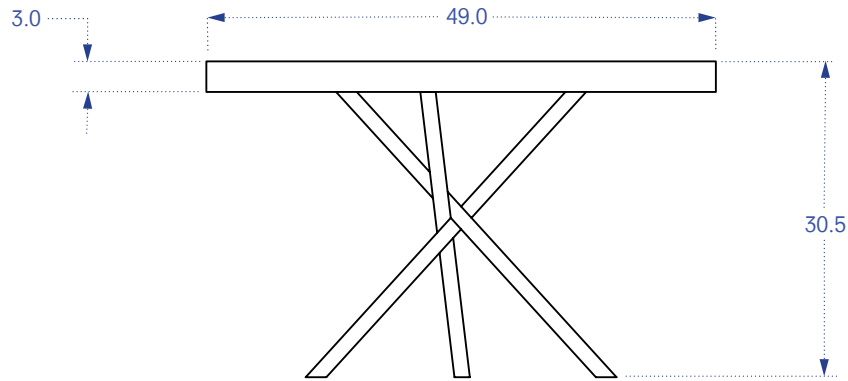

TUCKER ROBBINS

Heartwood Tripod
Featured: Black Kumbuk Top, Blackened Steel Base

T: 212.355.3383
F: 212.355.3116

www.tuckerrobbins.com

200 Lexington Ave Suite 504
New York, NY 10016

TUCKER ROBBINS

Heartwood Tripod Dining Table

Made from a reclaimed Kumbuk log, the cross section slab reveals the heart of the tree. The growth rings expand outward from the center, each year of the life of the tree adding to its beauty. Every piece is entirely unique, revealing the history of the tree. Set on a blackened steel tripod base, the slab is displayed like a precious jewel.

Black Kumbuk Top
Blackened Steel Base

30.5"H x 49"L x 38"W \$15,600

Typical lead-time is 10-12 weeks. Rush lead-times are available with a 15% upcharge to the order.
Custom sizes and base configurations are available upon request.