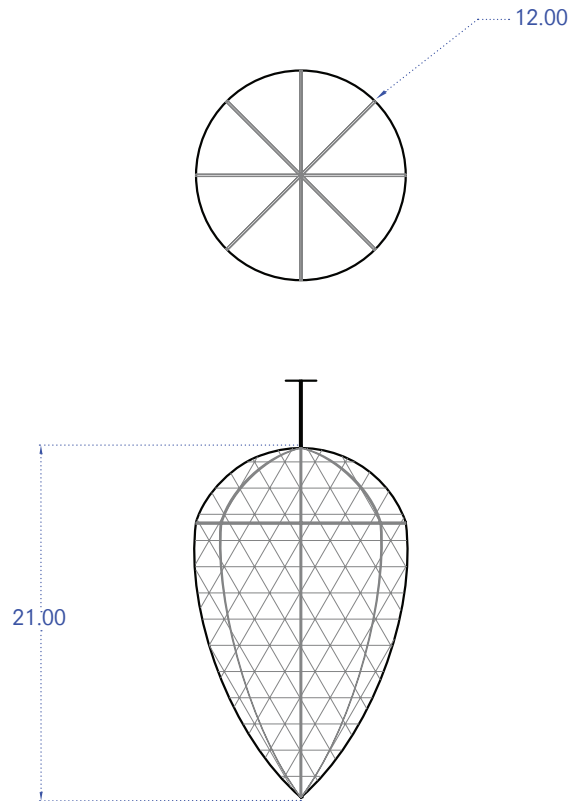

TUCKER ROBBINS

Pods

Featured: Woven Rattan with Walnut Stain and Rice Papering

T: 212.355.3383  
F: 212.355.3116

[www.tuckerrobbins.com](http://www.tuckerrobbins.com)

200 Lexington Ave Suite 504  
New York, NY 10016