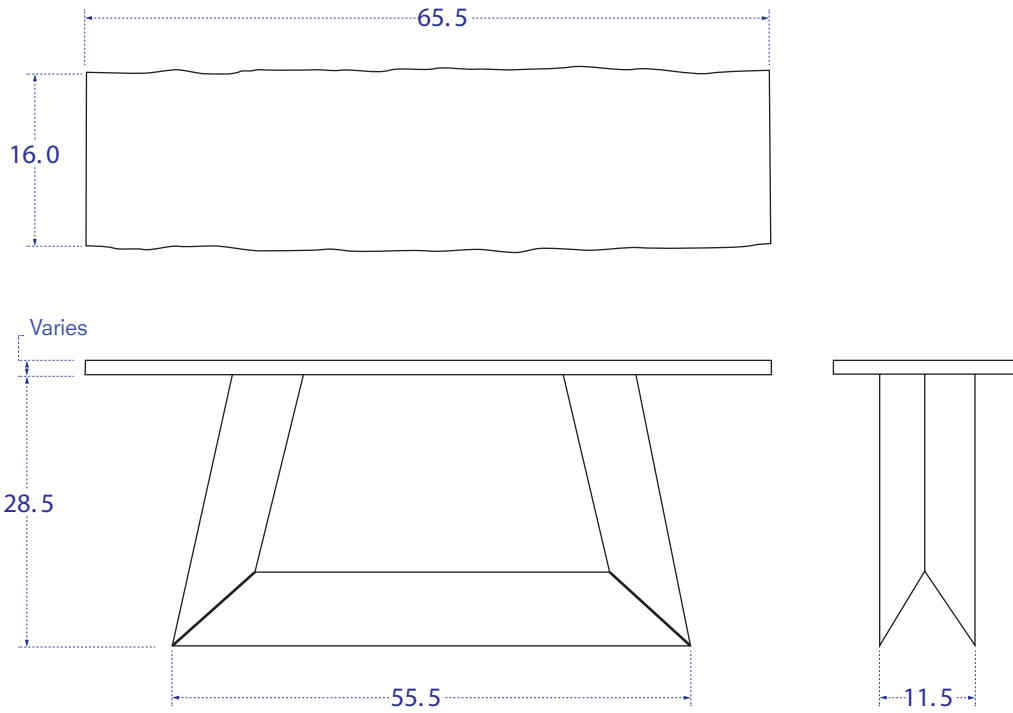

TUCKER ROBBINS

Thor
Featured: Ebony on Natural Steel

T: 212.355.3383
F: 212.355.3116

www.tuckerrobbins.com

200 Lexington Ave Suite 504
New York, NY 10016

Thor Sideboard

In Norse mythology Thor is portrayed as huge, sturdy, and strong. The god of Thunder & Sky could be fearsome with his hot temper, but many myths portray him as good natured. His favored weapon, Mjölnir, was a hammer that had the power to level mountains. When placed down, it is said that it cannot be lifted or moved except by a 'worthy' individual. Inspired by this myth, the Thor Table is produced by skilled artisans in our New York studio with a solid base of steel and a warm wood top.

Kumbuk, Satinwood, or Ebony Top

Steel Base

Natural Finish Top

Blackened, custom, or No Finish Base

30"H x 65.5"L x 16"W

Ebony: \$16,200

Kumbuk and Satinwood: \$11,400