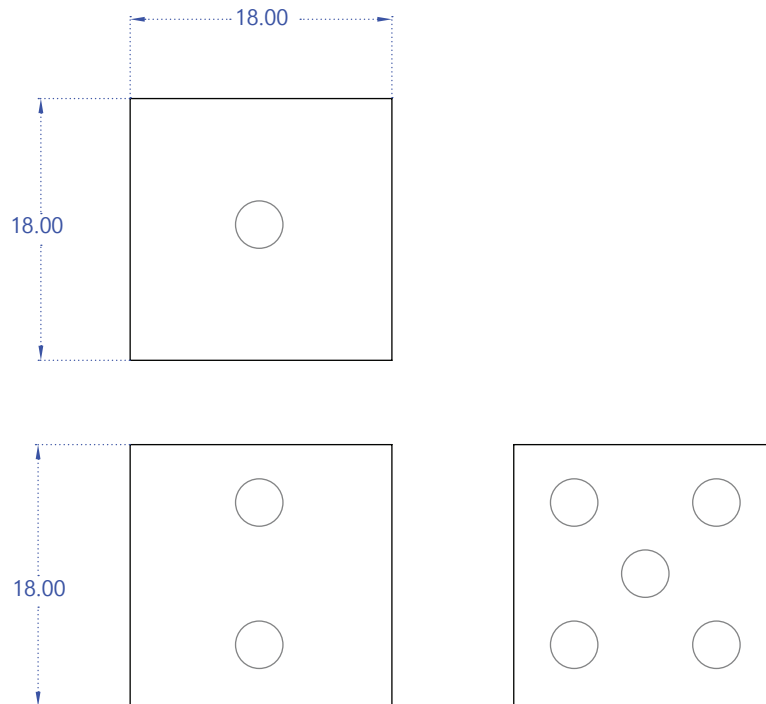

TUCKER ROBBINS

Dice  
Featured: Acacia, Natural Finish

T: 212.355.3383  
F: 212.355.3116

[www.tuckerrobbins.com](http://www.tuckerrobbins.com)

200 Lexington Ave Suite 504  
New York, NY 10016

## Dice

Whimsical and fun, this Dice Stool/Side Table sets the stage for street-life, casino and fantasy scenes. Combining their traditional techniques with his modern design, Tucker asked the tribal carvers of the northern Philippines to create this table from solid Acacia.

Acacia  
 Natural, Walnut Wash, or Ebonized  
 Additional \$300 for Painted Finish

18"H x 18"L x 18"W \$3,300