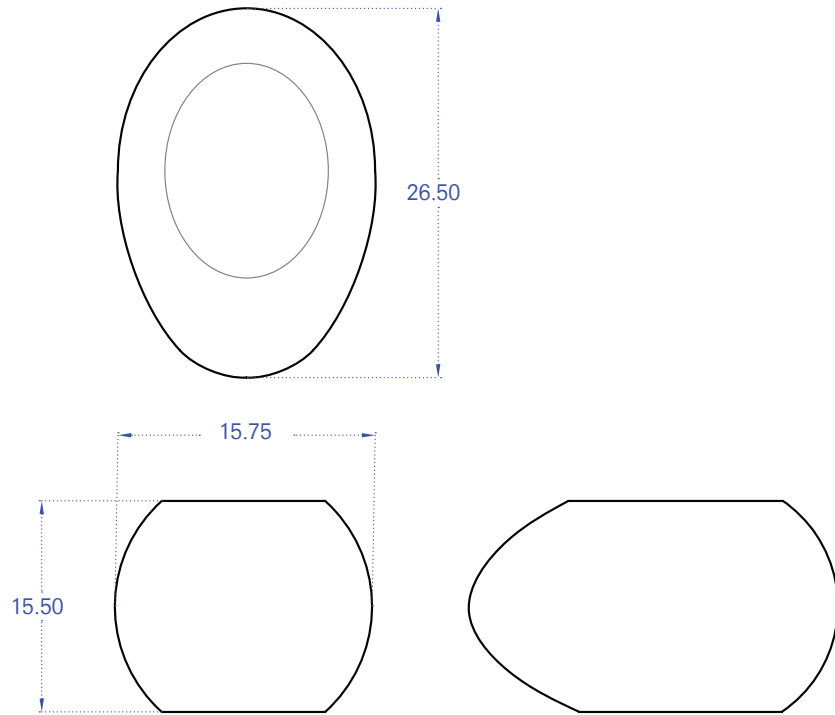

TUCKER ROBBINS

Egg
Featured: Acacia, Walnut Washed

T: 212.355.3383
F: 212.355.3116

www.tuckerrobbins.com

200 Lexington Ave Suite 504
New York, NY 10016

Egg

Whether understood as a basic necessity or as a complex idea, the Egg Stool is a product of people learning to communicate through the universal language of design. Since the beginning of history the egg has been a symbol of new beginnings and life as well as a source of nourishment. Tucker, inspired to bring his designs back to the basics, worked with the Ifugao carvers to create an abstraction of something with which they are intimately familiar.

Acacia

Natural, Walnut Wash, or Ebonized

Additional \$300 for Painted Finish

15.5"H x 26.5"L x 15.75"W \$3,600