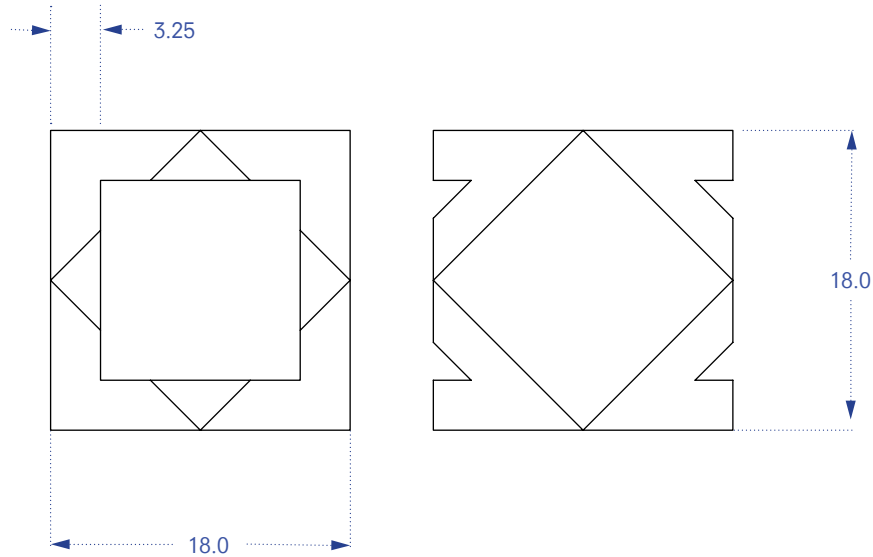

Geodesic Side Table
Featured: Acacia, Natural Finish

Geodesic Side Table

After a four-month journey in the Middle East, Tucker returned with a fascination with the repeating geometric forms often found in Arabian architecture and design. Using one of his Pierced Cubes as a starting point, he cut off the corners to create an entirely new form inspired by his journey with a multitude of angles and facets.

Acacia

Natural, Walnut Wash, Painted or Ebonized

Additional \$300 for Painted Finish

18"H x 18"L x 18"W \$3,900

Custom finishes are available upon request. Typical lead-time is 2-3 weeks.

Rush lead-times are available with a 15% upcharge to the order.