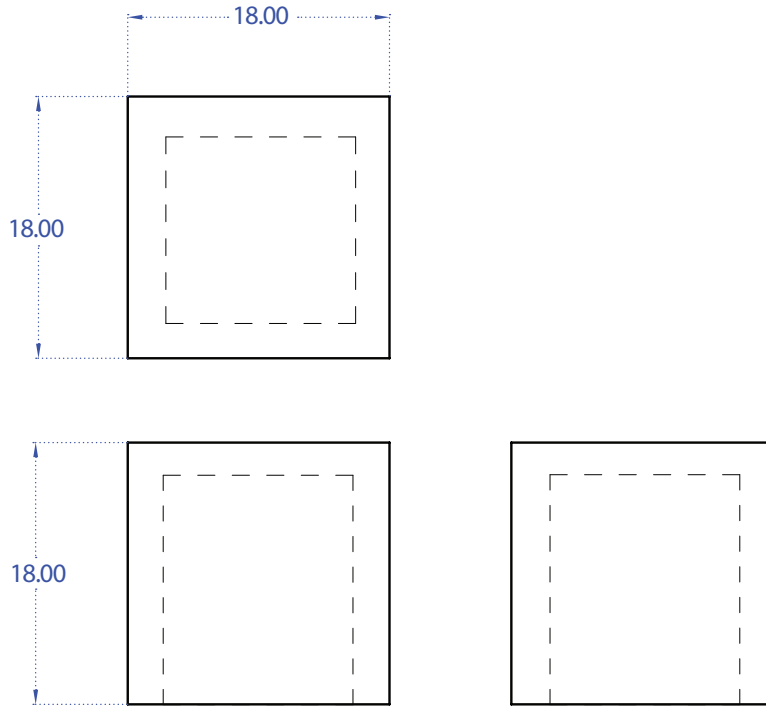

TUCKER ROBBINS

Hollow Cube
Featured: Acacia, Natural Finish

T: 212.355.3383
F: 212.355.3116

www.tuckerrobbins.com

200 Lexington Ave Suite 504
New York, NY 10016

Hollow Cube

A natural evolution from the Solid Cube Stool / Side Table, the Hollow Cube is lighter than its counterpart. Carved from solid Acacia, the wood is sculpted by the Igorot tribe in the Northern Philippines into solid cubes. Upon experiencing the weight of these solid cubes, Tucker decided they should be hollowed out so the weight would be more manageable.

Acacia

Natural, Walnut Wash, or Ebonized

Additional \$300 for Painted Finish

18"H x 18"L x 18"W \$1,980

Custom finishes are available upon request. Typical lead-time is 2-3 weeks.

Rush lead-times are available with a 15% upcharge to the order.