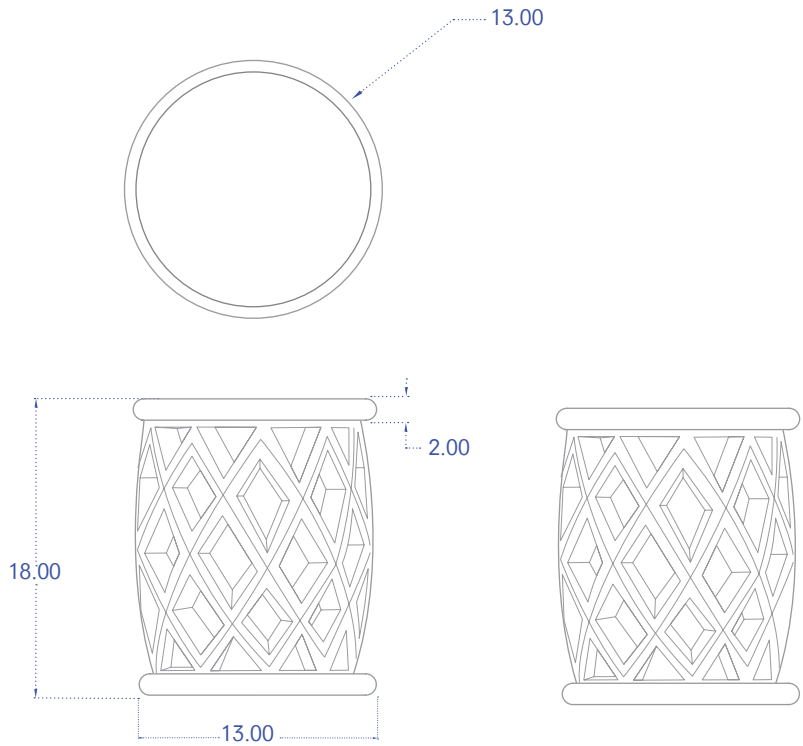

Lattice
Featured: Ebonized Blacknut

Lattice SideTable/Stool

Hand carved in West Africa, using centuries old techniques, this stool is produced by the royal family of the Bamun tribe in Cameroon. Carved from the trunks of coffee shade trees which are brought down by the carvers at the request of the farmers when they become over grown, this stool brings artisans and agriculture together to enrich one another. Seeking a more modern approach to the original Spider’s Nest table, Tucker worked with the carvers to create a more minimalist version. The pattern speaks of the web the female mother spider wove that caught creation.

Blacknut		Heights and Prices Vary
Ebonized or Painted	12" Dia and under	\$1,500
Additional \$300 for Single Paint Color	13" - 18" Dia	\$2,100
Additional \$600 for 2 Tone Colors	19" - 21" Dia	\$2,700