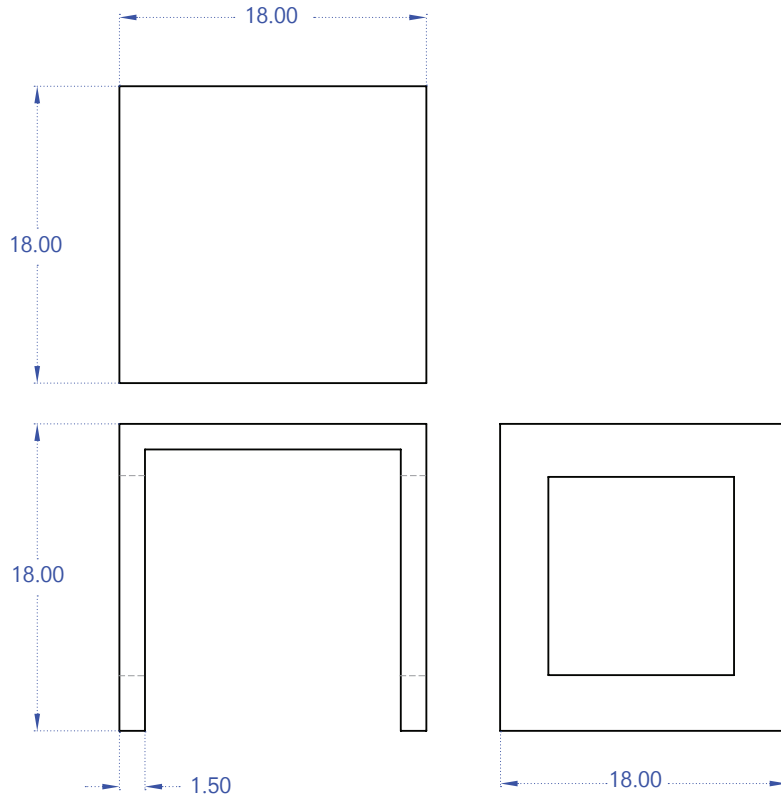

TUCKER ROBBINS

Open-C
Featured: Nara, Natural Finish

T: 212.355.3383
F: 212.355.3116

www.tuckerrobbins.com

200 Lexington Ave Suite 504
New York, NY 10016

Open-C Sidetable/Stool

Designed with extreme clarity and simplicity in mind, this table was inspired by the work of Mies van der Rohe. Realized in our luxurious exotic hardwoods, the emphasis is placed on craftsmanship and materials here. Available as a single table or as multiple nesting tables.

Nara
Natural Finish

18"H x 18"L x 18"W \$3,600