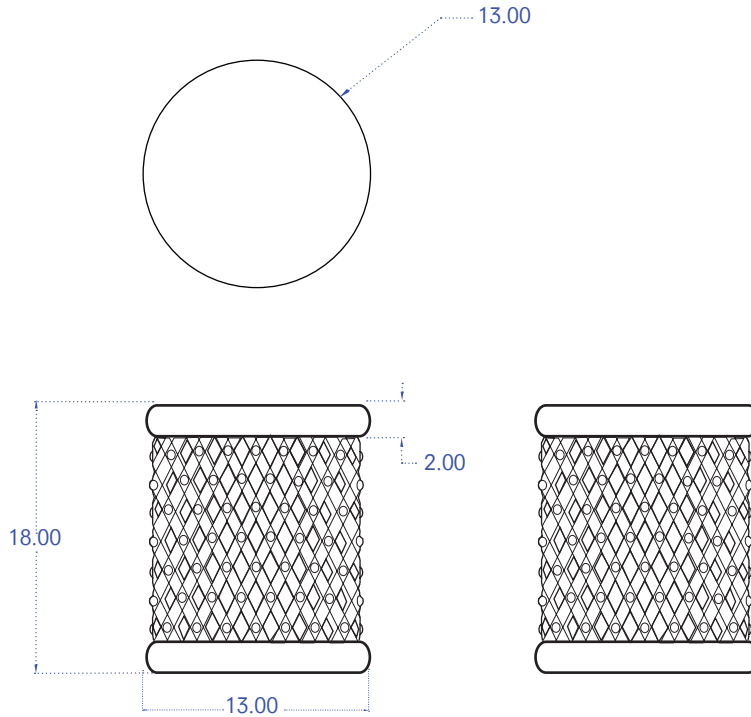

TUCKER ROBBINS

Spider's Nests
Featured: Ebonized Blacknut

T: 212.355.3383
F: 212.355.3116

www.tuckerrobbins.com

200 Lexington Ave Suite 504
New York, NY 10016

Spider's Nest Side Table/Stool

Hand carved in West Africa, using centuries old techniques, this stool is produced by the royal family of the Bamun tribe in Cameroon. Carved from the trunks of coffee shade trees which are brought down by the carvers at the request of the farmers when they become over grown, this stool brings artisans and agriculture together to enrich one another. The pattern speaks of their creation story where it was the female spider who wove the web which caught creation.