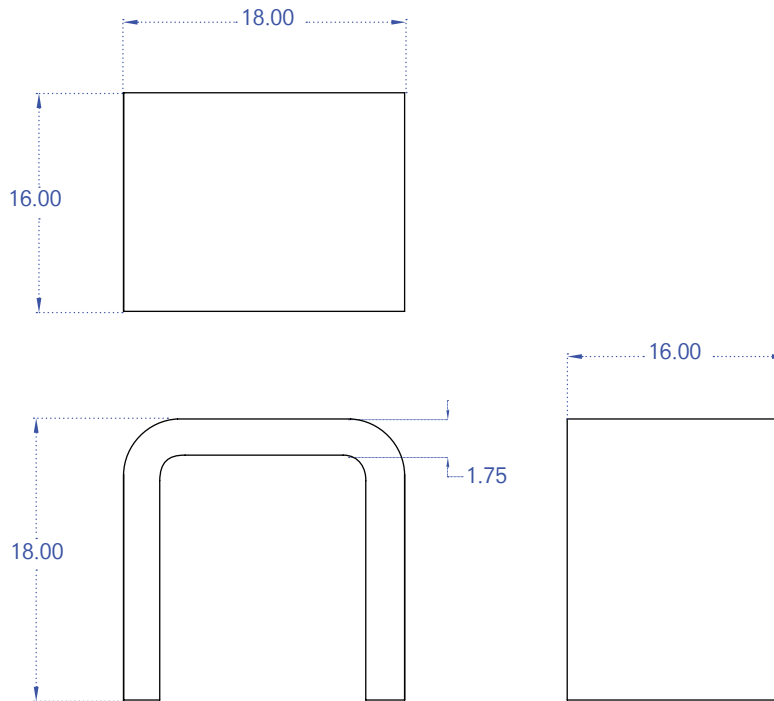

TUCKER ROBBINS

Waterfall
Featured: Mara, Natural Finish

T: 212.355.3383
F: 212.355.3116

www.tuckerrobbins.com

200 Lexington Ave Suite 504
New York, NY 10016

Waterfall Nesting

Inspired by the waterfall furniture of the 1930s, this table combines the rounded edge and straight line aesthetic of the art deco era with Tucker's signature- the live edge. Each one of these unique tables is made from a solid piece of wood which is carefully selected for its fine grain in our Long Island City Studio.

Available in:

Mara, Satinwood, Acacia, and other woods

Natural, Walnut Wash, Painted or Ebonized Finish

Additional \$300 for Painted Finish

18"H x 18"L x 16"W \$3,900

Custom finishes are available upon request. Typical lead-time is 2-3 weeks.