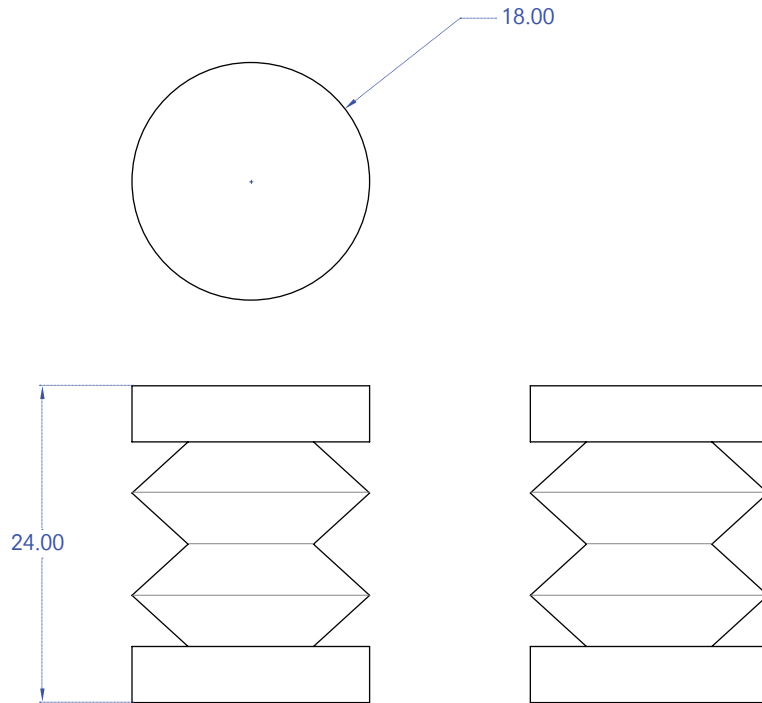

Zig Zag
Featured: Tamarind Wood

TUCKER ROBBINS

Zig Zag (Tamarind)

Inspired by Mayan church columns in Chajul, Guatemala, the Zig Zag Table evokes the storytelling of the ancient Maya. Now carved by the distant ancestors of the Maya, the Ifugao of the Philippines. The Zig Zag tables easily adapt as bases for dining tables.

Acacia	
Size A: 18"H x 14"Dia	\$3,000
Size B: 24"H x 18"Dia	\$3,600
Size C: 27"H x 18"Dia	\$3,900

Acacia or Tamarind
Natural, Walnut Wash, White or Ebonized Finish

Tamarind	
24"H x 17.5"Dia	\$4,200

Custom finishes are available upon request. Typical lead-time is 2-3 weeks.
Rush lead-times are available with a 15% upcharge to the order.