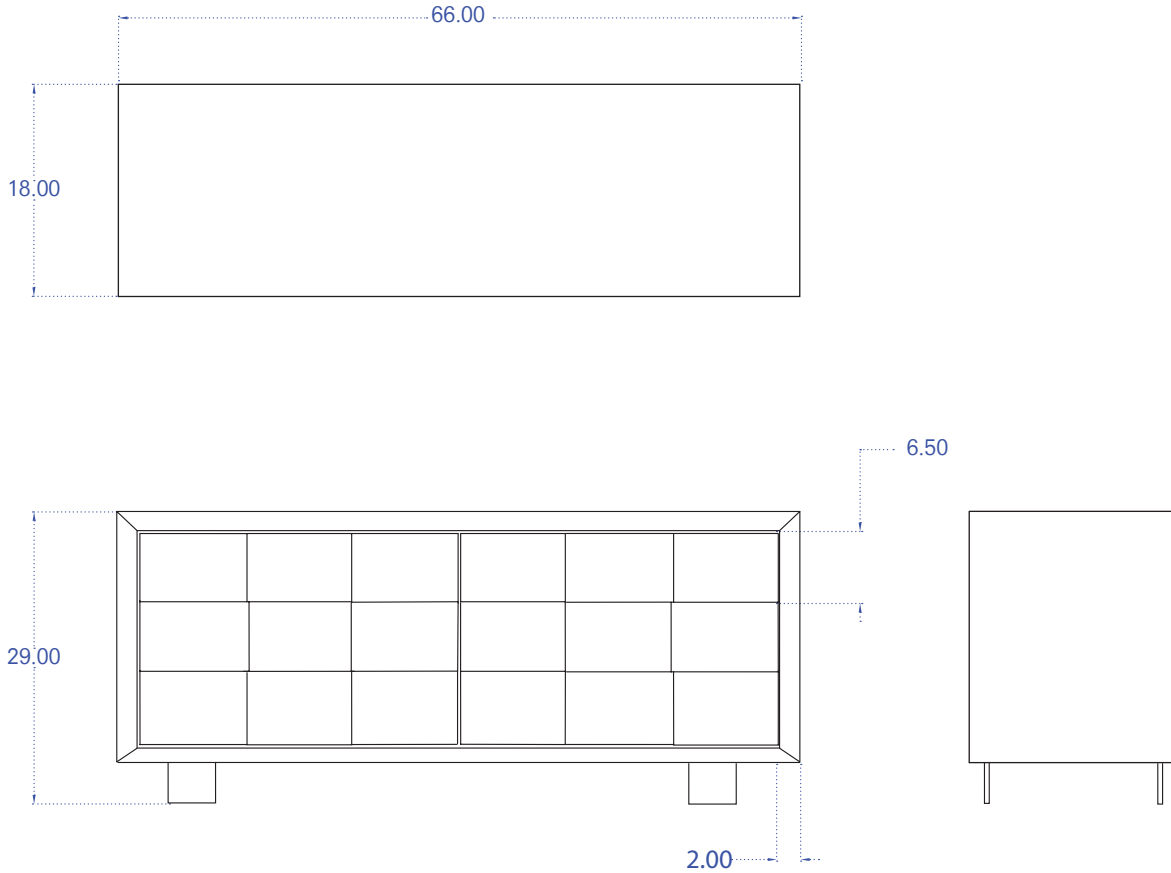

TUCKER ROBBINS

Cubist Chest on Steel
Featured: Cerused Oak on Chromed Steel

T: 212.355.3383
F: 212.355.3116

www.tuckerrobbins.com

200 Lexington Ave Suite 504
New York, NY 10016

Cubist Chest On Steel

Inspired by Jean-Michel Frank's work in the early 20th century, the Cubist Chest is a classic piece of minimalist homeware. The clean lines and cubist qualities contrasting with the undulating grain of the pickled oak marry the ideas of nature and art effortlessly.

White Oak
 Chromed or Brushed Steel
 White Cerused Finish

29"H x 66"L x 18"W \$18,000