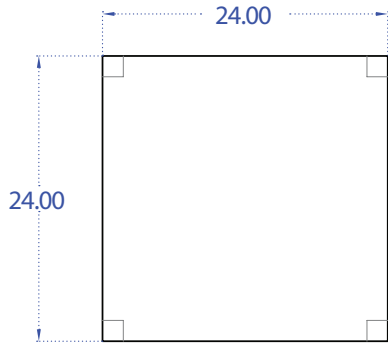

TUCKER ROBBINS

Tukuro Stackables  
Featured: Mountain Pine w/ Rattan Panels, Ebonized

T: 212.355.3383  
F: 212.355.3116

[www.tuckerrobbins.com](http://www.tuckerrobbins.com)

200 Lexington Ave Suite 504  
New York, NY 10016

Mountain Pine Frame and Shelves

Rattan or Bamboo Panels

Ebonized Frame and Shelves

Natural Finish Panels

24"H x 24"L x 24"W \$2,700