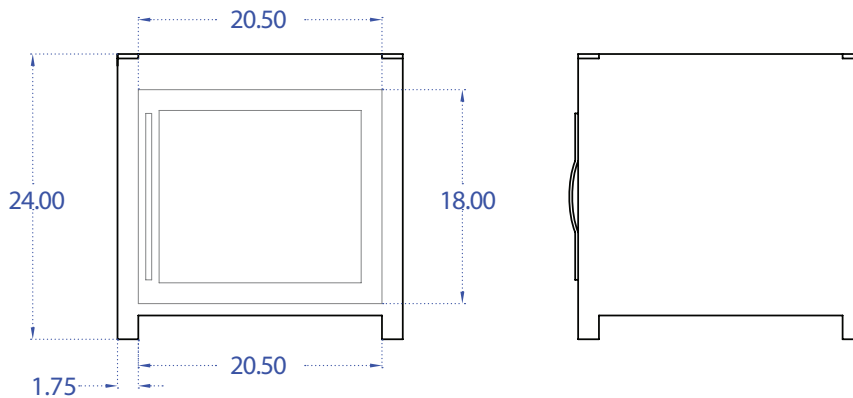

TUCKER ROBBINS

Tukuro Stackables  
Featured: Mountain Pine w/ Rattan Panels, Ebonized

T: 212.355.3383  
F: 212.355.3116

[www.tuckerrobbins.com](http://www.tuckerrobbins.com)

200 Lexington Ave Suite 504  
New York, NY 10016