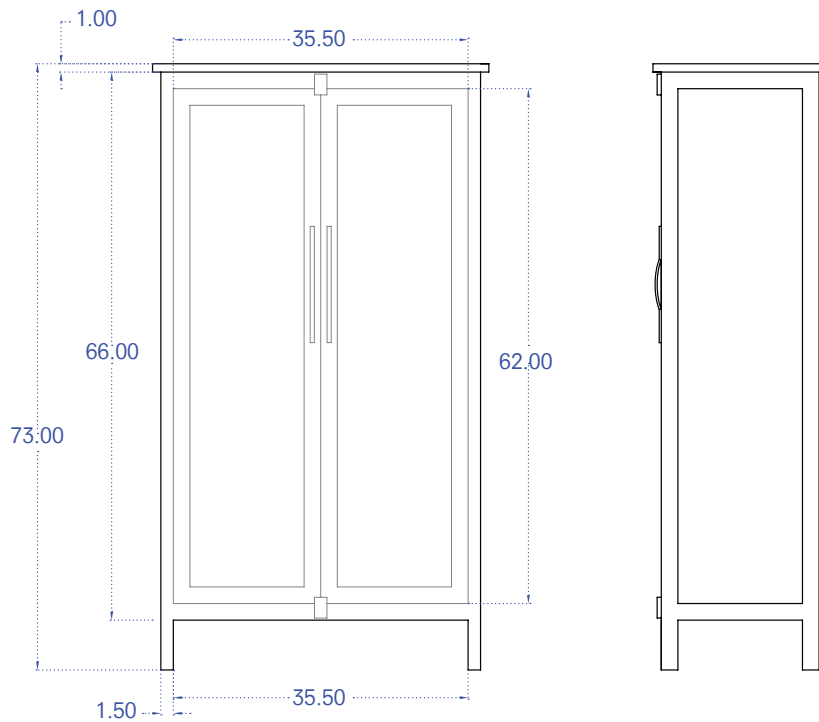

TUCKER ROBBINS

Tukuro Armoire

In an effort to bring peace to two warring Igarot tribes, Tucker persuaded them to work together using their specific talents to produce this line of furniture. Constructed from salvaged materials, this ingenious piece of furniture combines the basketry of the Kalinga with the woodworking of the Ifugao.

Mountain Pine Frame and Shelves
Rattan or Bamboo Panels
Ebonized Frame and Shelves
Natural Finish Panels

Size A: 73"H x 40.5"L x 22"W	$4,620
Size B: 92.5"H x 53"L x 28"W	$6,600