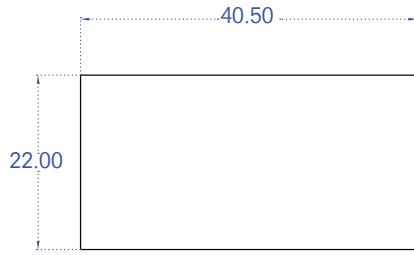

TUCKER ROBBINS

Tukuro Armoire

In an effort to bring peace to two warring Igarot tribes, Tucker persuaded them to work together using their specific talents to produce this line of furniture. Constructed from salvaged materials, this ingenious piece of furniture combines the basketry of the Kalinga with the woodworking of the Ifugao.

Mountain Pine Frame and Shelves
Rattan or Bamboo Panels
Ebonized Frame and Shelves
Natural Finish Panels

Size A: 73"H x 40.5"L x 22"W	$4,620
Size B: 92.5"H x 53"L x 28"W	$6,600