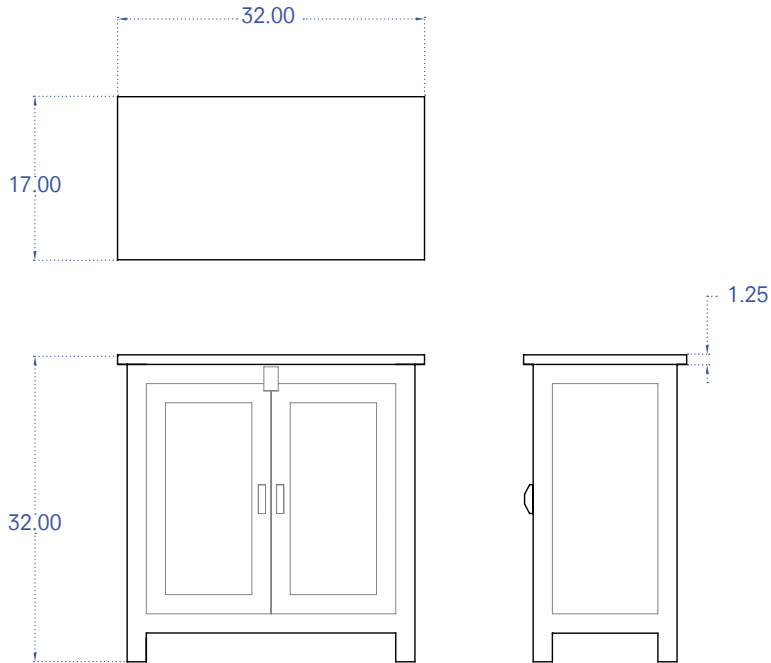

TUCKER ROBBINS

Tukuro Mini Cabinet
Featured: Mountain Pine w/ Rattan Panels, Ebonized

T: 212.355.3383
F: 212.355.3116

www.tuckerrobbins.com

200 Lexington Ave Suite 504
New York, NY 10016

Tukuro Mini

In an effort to bring peace to two warring Igarot tribes, Tucker persuaded them to work together using their specific talents to produce this line of furniture. Constructed from salvaged materials, this ingenious piece of furniture combines the basketry of the Kalinga with the woodworking of the Ifugao.

Mountain Pine Frame and Shelves

Rattan or Bamboo Panels

Ebonized Frame and Shelves

Natural Finish Panels

32"H x 32"L x 17"W \$2,700