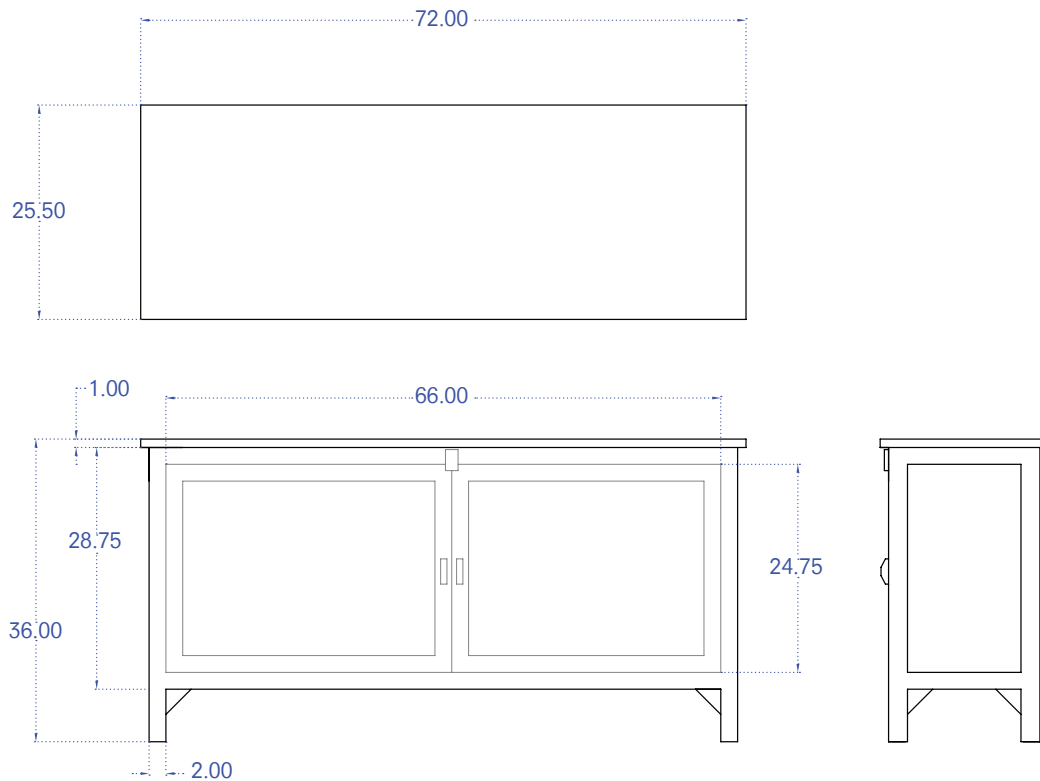

TUCKER ROBBINS

Tukuro Sideboard
Featured: Mountain Pine w/ Rattan Panels, Ebonized

T: 212.355.3383
F: 212.355.3116

www.tuckerrobbins.com

200 Lexington Ave Suite 504
New York, NY 10016

TUCKER ROBBINS

Tukuro Sideboard

In an effort to bring peace to two warring Igarot tribes, Tucker persuaded them to work together using their specific talents to produce this line of furniture. Constructed from salvaged materials, this ingenious piece of furniture combines the basketry of the Kalinga with the woodworking of the Ifugao.

Mountain Pine Frame and Shelves

Rattan or Bamboo Panels

Ebonized Frame and Shelves

Natural Finish Panels

36"H x 72"L x 25.5"W \$4,500

Typical lead-time is 2-3 weeks. Rush lead-times are available with a 15% upcharge to the order.