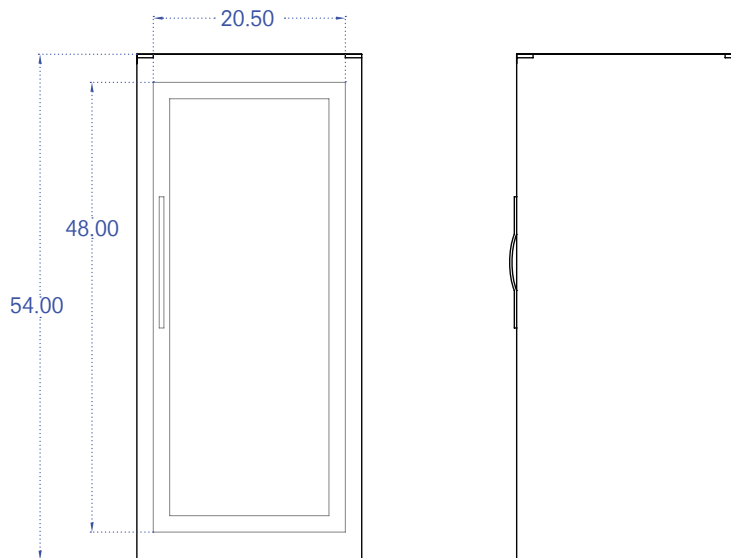

Tukuro Stackables
Featured: Mountain Pine w/ Rattan Panels, Ebonized

Tukuro Stackable (Tall)

In an effort to bring peace to two warring Igarot tribes, Tucker persuaded them to work together using their specific talents to produce this line of furniture. Constructed from salvaged materials, this ingenious piece of furniture combines the basketry of the Kalinga with the woodworking of the Ifugao.

Mountain Pine Frame and Shelves

Rattan or Bamboo Panels

Ebonized Frame and Shelves

Natural Finish Panels

54"H x 24"L x 24"W \$3,300