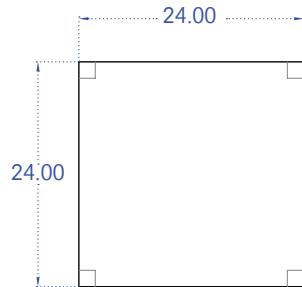

Tukuro Stackables
Featured: Mountain Pine w/ Rattan Panels, Ebonized

Tukuro Stackable (Tall)

In an effort to bring peace to two warring Igarot tribes, Tucker persuaded them to work together using their specific talents to produce this line of furniture. Constructed from salvaged materials, this ingenious piece of furniture combines the basketry of the Kalinga with the woodworking of the Ifugao.

Mountain Pine Frame and Shelves

Rattan or Bamboo Panels

Ebonized Frame and Shelves

Natural Finish Panels

54"H x 24"L x 24"W $3,300